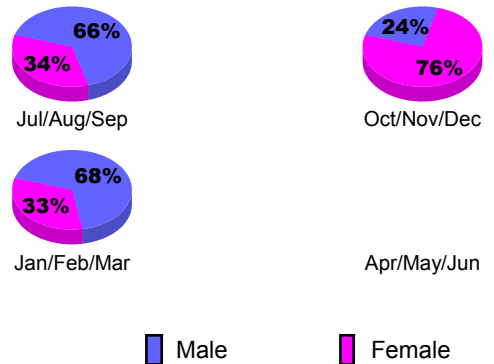

GMT: **VINOD KHANNA**

Location: **INDIA**

GMT CA: **6**

**CLUBS**

Month	New Club Goal	Actual New Clubs	Actual Dropped Clubs	Gain/Loss of Clubs
<b>2012-2013</b>				
Jul/Aug/Sep	2	3	2	1
Oct/Nov/Dec	2	2	1	1
Jan/Feb/Mar	1	0	-1	1
Apr/May/Jun	0	1	5	-4
<b>Totals</b>	<b>5</b>	<b>6</b>	<b>7</b>	<b>-1</b>

**Club Results 2012-2013**

Goal, New, Dropped, Gain/Loss

**YTD Status Quo Clubs 2012-2013**

Status Quo Clubs Compared to Status Quo Members

**Club Gain/Loss 2012-2013**

**MEMBERSHIP**

Month	Net Memb Goal	Actual New Memb	Actual Dropped Memb	Gain/Loss of Memb
<b>2012-2013</b>				
Jul/Aug/Sep	100	209	164	45
Oct/Nov/Dec	75	202	170	32
Jan/Feb/Mar	70	178	86	92
Apr/May/Jun	5	172	531	-359
<b>Totals</b>	<b>250</b>	<b>761</b>	<b>951</b>	<b>-190</b>

**Membership Results 2012-2013**

Goal, New, Dropped, Gain/Loss

**Gender Comparison 2012-2013**

**Membership Gain/Loss 2012-2013**