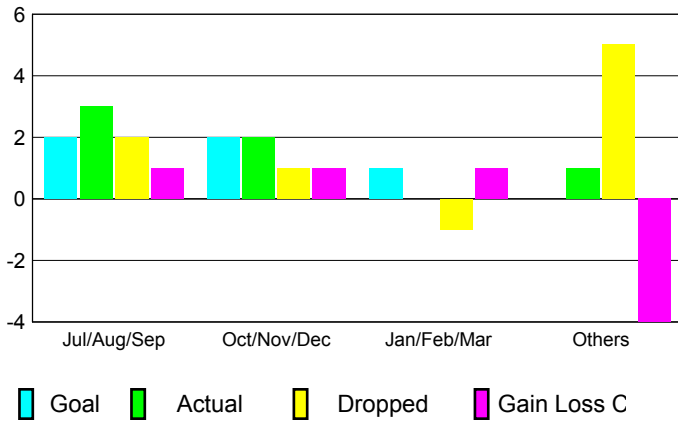

GMT: **VINOD KHANNA**

Location: **INDIA**

GMT CA: **6**

**CLUBS**

Month	New Club Goal	Actual New Clubs	Actual Dropped Clubs	Gain/Loss of Clubs
<b>2012-2013</b>				
Jul/Aug/Sep	2	3	2	1
Oct/Nov/Dec	2	2	1	1
Jan/Feb/Mar	1	0	-1	1
Apr/May/Jun	0	1	5	-4
<b>Totals</b>	<b>5</b>	<b>6</b>	<b>7</b>	<b>-1</b>

**Club Results 2012-2013**

Goal, New, Dropped, Gain/Loss

**YTD Status Quo Clubs 2012-2013**

Status Quo Clubs Compared to Status Quo Members

**Club Gain/Loss 2012-2013**

**MEMBERSHIP**

Month	Net Memb Goal	Actual New Memb	Actual Dropped Memb	Gain/Loss of Memb
<b>2012-2013</b>				
Jul/Aug/Sep	100	209	164	45
Oct/Nov/Dec	75	202	170	32
Jan/Feb/Mar	70	178	86	92
Apr/May/Jun	5	172	531	-359
<b>Totals</b>	<b>250</b>	<b>761</b>	<b>951</b>	<b>-190</b>