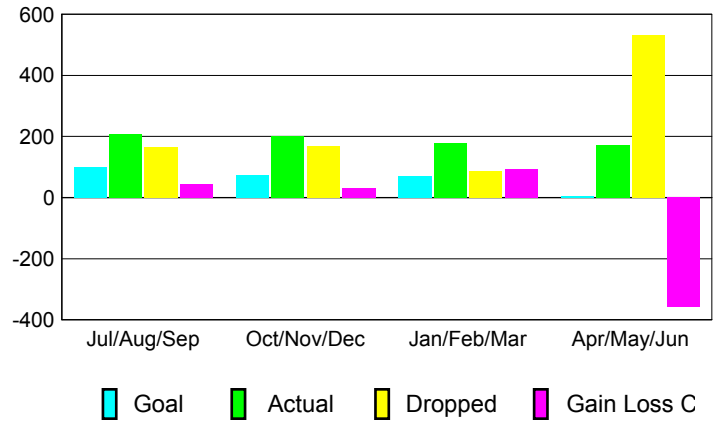

GMT: **VINOD KHANNA**

Location: **INDIA**

GMT CA: **6**

**CLUBS**

Month	New Club Goal	Actual New Clubs	Actual Dropped Clubs	Gain/Loss of Clubs
<b>2012-2013</b>				
Jul/Aug/Sep	2	3	2	1
Oct/Nov/Dec	2	2	1	1
Jan/Feb/Mar	1	0	-1	1
Apr/May/Jun	0	1	5	-4
<b>Totals</b>	<b>5</b>	<b>6</b>	<b>7</b>	<b>-1</b>

**Club Results 2012-2013**

Goal, New, Dropped, Gain/Loss

**YTD Status Quo Clubs 2012-2013**

Status Quo Clubs Compared to Status Quo Members

**Club Gain/Loss 2012-2013**

**MEMBERSHIP**

Month	Net Memb Goal	Actual New Memb	Actual Dropped Memb	Gain/Loss of Memb
<b>2012-2013</b>				
Jul/Aug/Sep	100	209	164	45
Oct/Nov/Dec	75	202	170	32
Jan/Feb/Mar	70	178	86	92
Apr/May/Jun	5	172	531	-359
<b>Totals</b>	<b>250</b>	<b>761</b>	<b>951</b>	<b>-190</b>

**Membership Results 2012-2013**

Goal, New, Dropped, Gain/Loss

**Gender Comparison 2012-2013**

**Membership Gain/Loss 2012-2013**