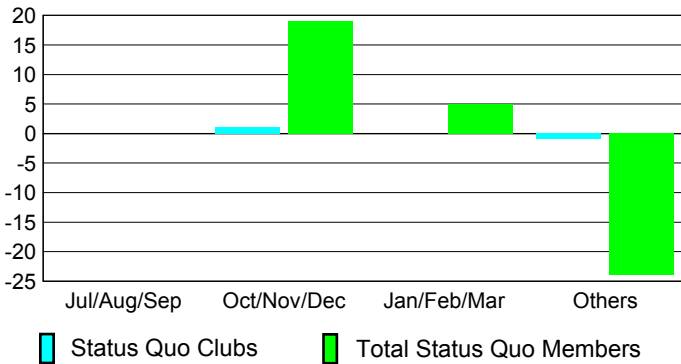

GMT: **VINOD KHANNA**

Location: **INDIA**

GMT CA: **6**

**CLUBS**

Month	New Club Goal	Actual New Clubs	Actual Dropped Clubs	Gain/Loss of Clubs
<b>2012-2013</b>				
Jul/Aug/Sep	2	3	2	1
Oct/Nov/Dec	2	2	1	1
Jan/Feb/Mar	1	0	-1	1
Apr/May/Jun	0	1	5	-4
<b>Totals</b>	<b>5</b>	<b>6</b>	<b>7</b>	<b>-1</b>

**Club Results 2012-2013**

Goal, New, Dropped, Gain/Loss

**YTD Status Quo Clubs 2012-2013**

Status Quo Clubs Compared to Status Quo Members

**Club Gain/Loss 2012-2013**

**MEMBERSHIP**

Month	Net Memb Goal	Actual New Memb	Actual Dropped Memb	Gain/Loss of Memb
<b>2012-2013</b>				
Jul/Aug/Sep	100	209	164	45
Oct/Nov/Dec	75	202	170	32
Jan/Feb/Mar	70	178	86	92
Apr/May/Jun	5	172	531	-359
<b>Totals</b>	<b>250</b>	<b>761</b>	<b>951</b>	<b>-190</b>